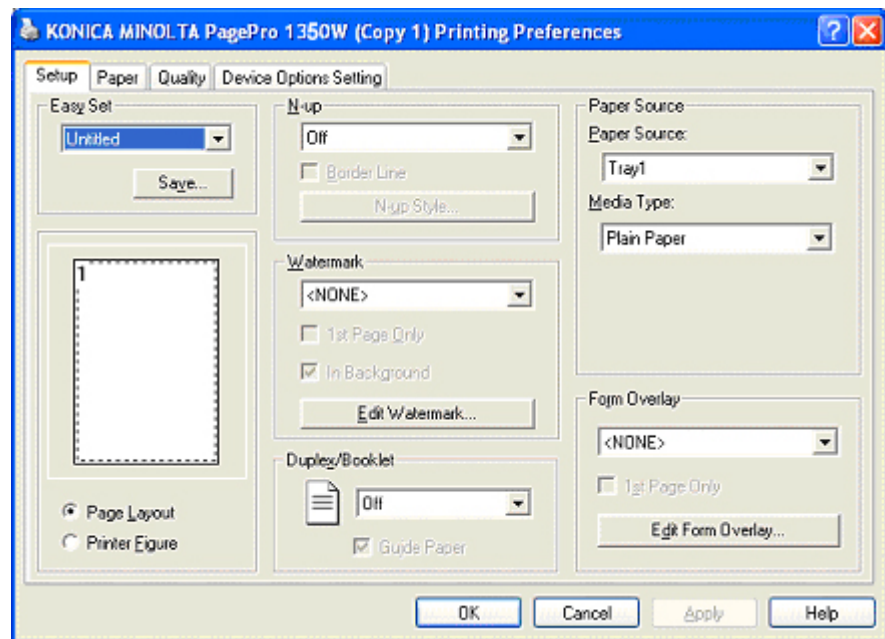

PagePro 1350W

Printer control

The drivers and utilities included with the PagePro 1350W give the user complete control of all printer functions.

The PagePro 1350W offers these convenient tools for printer control included on a CD-ROM shipped with the printer:

- Printer drivers for all supported version of Windows
- User documentation (PDF format)
- Status Display

Printer driver

The driver for the PagePro 1350W is very easy to use – see below for descriptions of each tab.