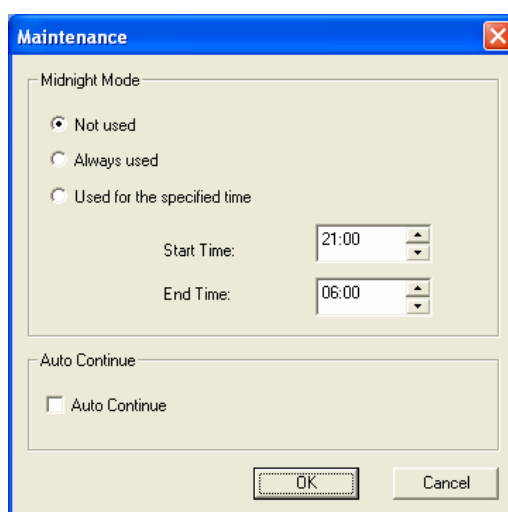

Use the Status Display to enable "Midnight Mode" quieter printing for all times or selected times during the day:

Clearance dimensions
(side view)

Clearance dimensions
(top view)

Controller

The PagePro 1350W uses the power of the Windows operating system to deliver great performance for less cost.