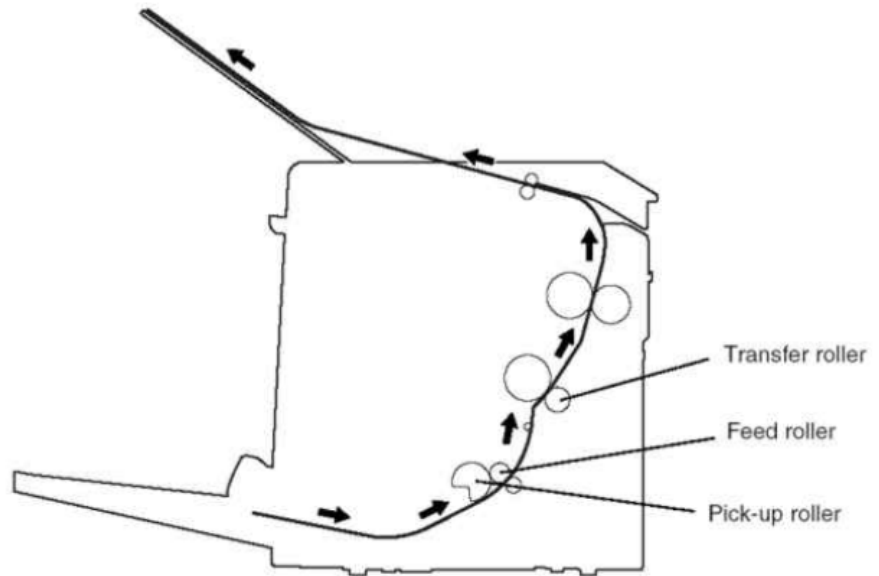

Paper path

The PagePro 1350W handles both standard weight and thick stock through the paper path.