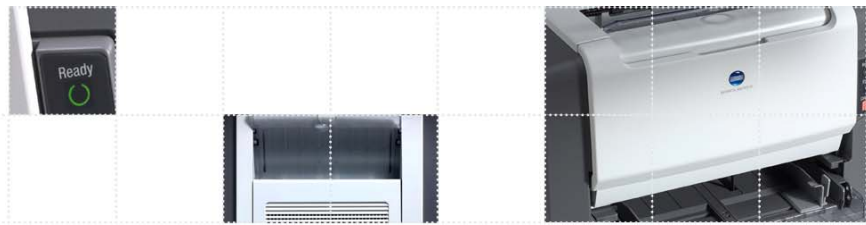

PagePro 1350W

All paper handling settings are found under the “Paper” tab.

Status Display

The Status Display provides detailed information about the printer including current levels for consumables and explanations of any errors that may occur.