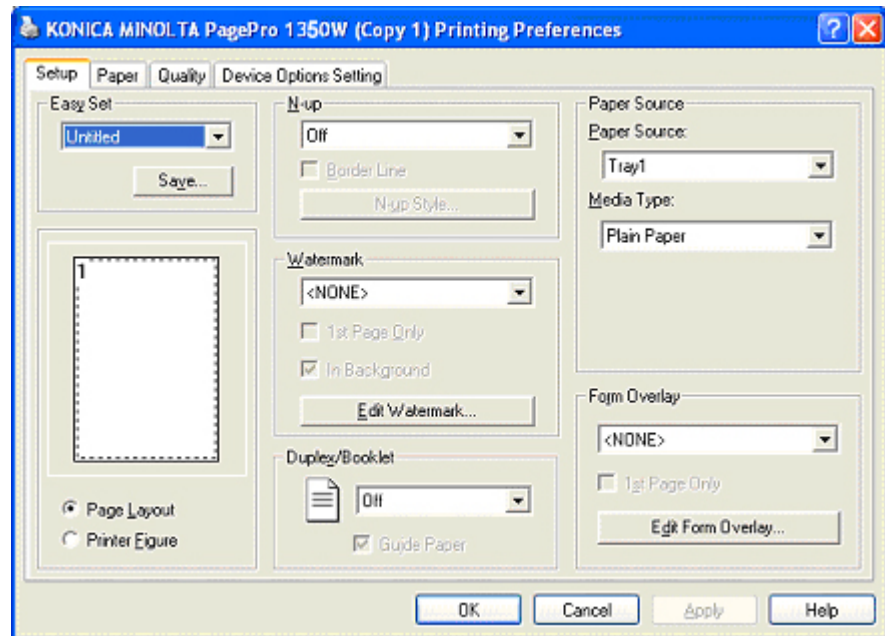

- Printer drivers for all supported version of Windows
- User documentation (PDF format)
- Status Display

Printer driver

The driver for the PagePro 1350W is very easy to use – see below for descriptions of each tab.

The PagePro 1350W features a tabbed layout that conforms to Microsoft standards making it very simple to understand. Use Easy Set to save often-used settings for various documents.

PagePro 1350W

All paper handling settings are found under the “Paper” tab.