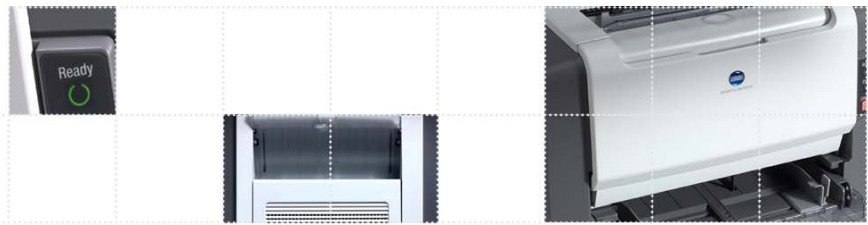

PagePro 1350W

Printer control

The drivers and utilities included with the PagePro 1350W give the user complete control of all printer functions.

The PagePro 1350W offers these convenient tools for printer control included on a CD-ROM shipped with the printer:

- Printer drivers for all supported version of Windows
- User documentation (PDF format)
- Status Display