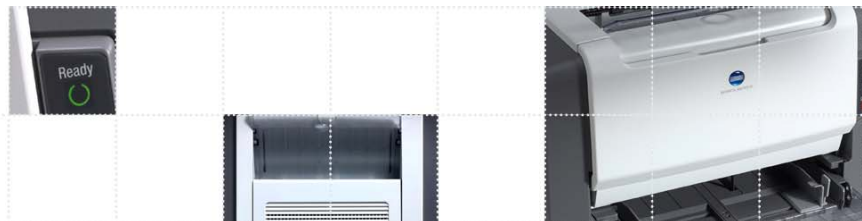

PagePro 1350W

Physical dimensions

Packaging		
Width	Depth	Height
496 mm (19.5")	396 mm (15.6")	393 mm (15.5")
Printer (multipurpose tray extended)		
Width	Depth	Height
386.8 mm (15.2")	405 mm (15.9")	348 mm (13.7")
Weight		
Shipping	9.3 kg (20.5 lbs)	
Printer w/ consumables	7.8 kg (17.2 lbs)	
Printer w/o consumables	7 kg (15.4 lbs)	