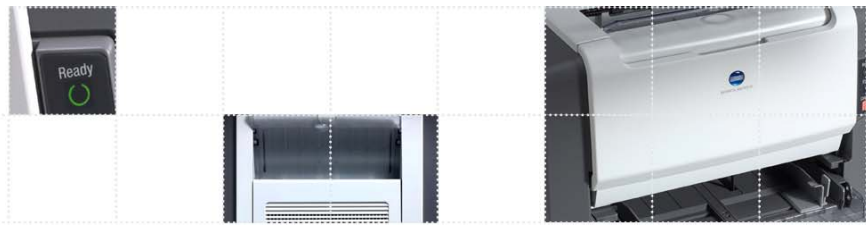

PagePro 1350W

The PagePro 1350W's design motto was "Easy to own, easier to use".

Supported media sizes