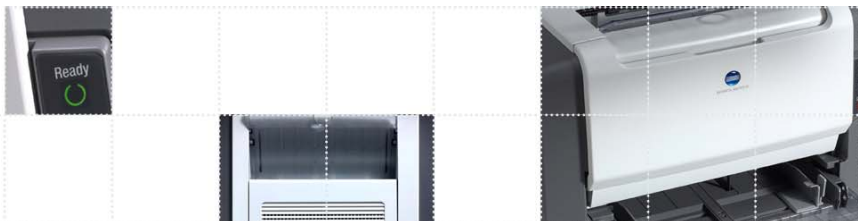

Consumables

PagePro 1350W consumables are easy to replace and help keep printing costs down.

Toner cartridge

The PagePro 1350W includes a starter cartridge that holds enough toner for an average of 1,500 prints (5% coverage, A4-size, continuous printing). Two different replacement toner cartridges are available:

- Standard capacity (3,000 A4-size pages)
- High capacity (6,000 A4-size pages)

OPC drum cartridge

The printer includes one full-capacity OPC cartridge

- 20,000 pages (5% coverage, A4-size, continuous printing)

Use the Status Display to check the current level of toner in the PagePro 1350W. Click on "Order Supplies" to connect directly to the Q-Shop, Konica Minolta's site for purchasing consumables (Internet connection must be enabled)