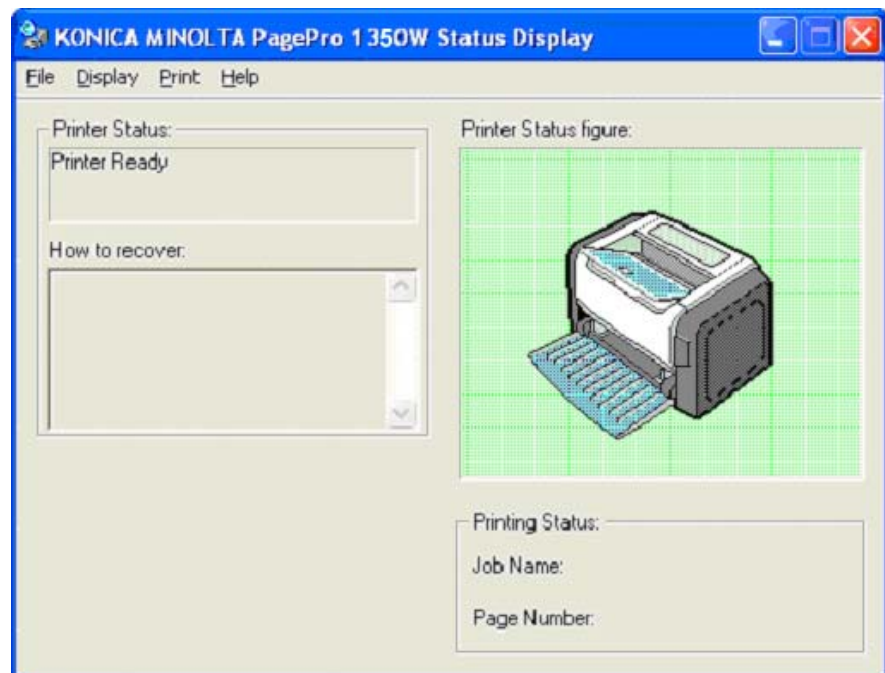

The PagePro 1350W features a tabbed layout that conforms to Microsoft standards making it very simple to understand. Use Easy Set to save often-used settings for various documents.

PagePro 1350W

All paper handling settings are found under the “Paper” tab.

Status Display

The Status Display provides detailed information about the printer including current levels for consumables and explanations of any errors that may occur.

The Status Display automatically establishes communication with the printer whenever the host PC powers on.