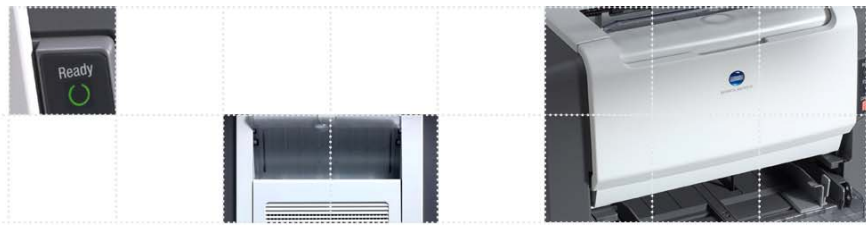

PagePro 1350W

Paper handling

The PagePro 1350W supports a wide range of paper sizes to meet the needs of busy offices.

The PagePro 1350W includes a 150-sheet multipurpose tray for paper and other print media. The tray accommodates all supported page sizes up to 216 mm x 356 mm.