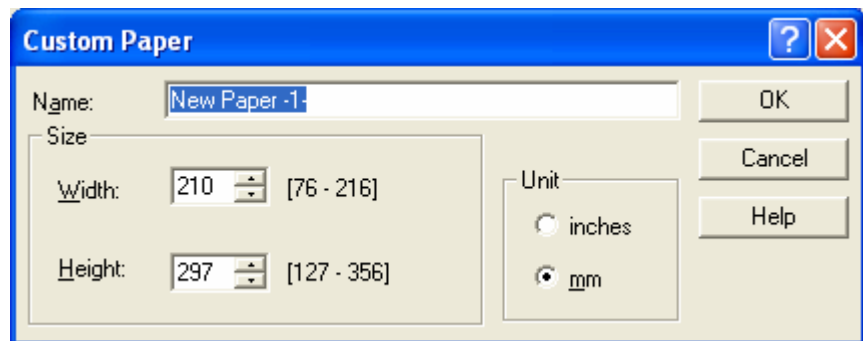

Define custom page sizes from the PagePro 1350W driver